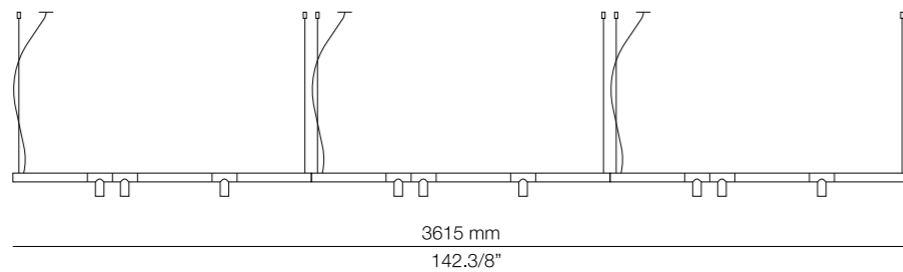

Additional

15° optic lens conversion kit
Union kit to put several
luminaires together
We offer custom finishes, sizes, and
alternate lamping for projects.

*Photographs may show
non-standard products.*

CE IP 20 850°