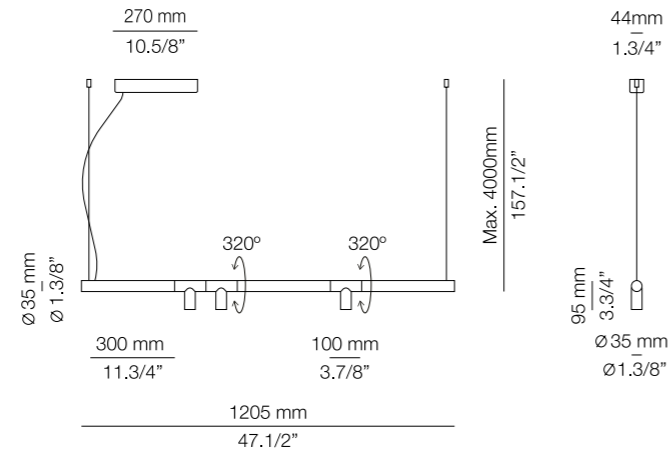

# MORSE

*Aparentment*

<sup>(ENG)</sup> The minimalist Morse is as elegant as it is functional and adaptable. Light elements rotate independently along its slender dash of rail to permit direct and indirect illumination. Link several suspensions to illuminate large spaces with minimum visual impact. <sup>(ESP)</sup> Morse ofrece un minimalismo elegante y funcional en el que los segmentos de luz giran de forma independiente a lo largo de la estilizada estructura para permitir la iluminación directa e indirecta. Enlaza varias suspensiones para iluminar grandes espacios con el mínimo impacto visual.

## T-3915S

LED 3x6,2W  
(2700K / Ang. 120° / >90 CRI  
350mA) 230V / Typ\* 3x725 lumens  
Dimmable Triac

## T-3915R

LED 3x6,2W  
(2700K / Ang. 120° / >90 CRI  
350mA) 230V / Typ\* 3x725 lumens  
Dimmable Triac / Remote driver