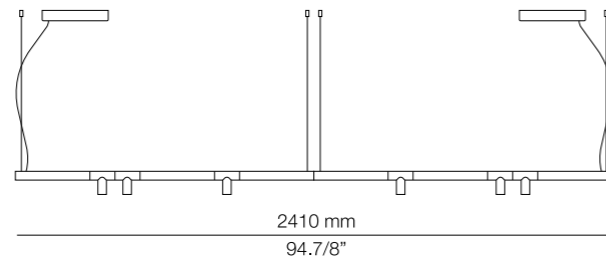

Additional

15° optic lens conversion kit
Union kit to put several
luminaires together
We offer custom finishes, sizes, and
alternate lamping for projects.

*Photographs may show
non-standard products.*

CE IP 20 850°