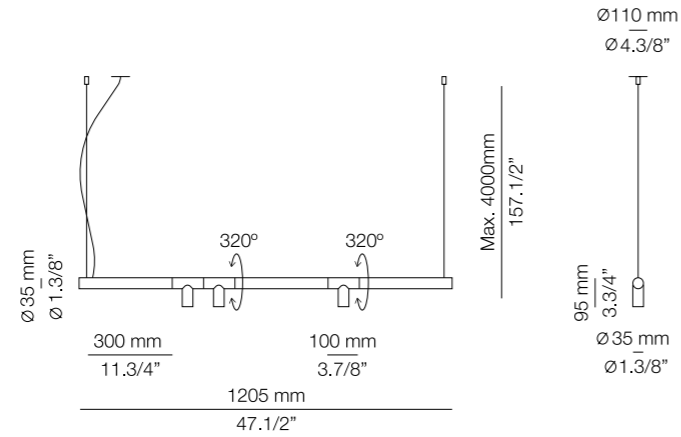

# MORSE

*Aparentment*

<sup>(ENG)</sup> The minimalist Morse is as elegant as it is functional and adaptable. Light elements rotate independently along its slender dash of rail to permit direct and indirect illumination. Link several suspensions to illuminate large spaces with minimum visual impact. <sup>(ESP)</sup> Morse ofrece un minimalismo elegante y funcional en el que los segmentos de luz giran de forma independiente a lo largo de la estilizada estructura para permitir la iluminación directa e indirecta. Enlaza varias suspensiones para iluminar grandes espacios con el mínimo impacto visual.

## T-3915S

LED 3x6,2W  
(2700K / Ang. 120° / >90 CRI  
350mA) 230V / Typ\* 3x725 lumens  
Dimmable Triac

## T-3915R

LED 3x6,2W  
(2700K / Ang. 120° / >90 CRI  
350mA) 230V / Typ\* 3x725 lumens  
Dimmable Triac / Remote driver